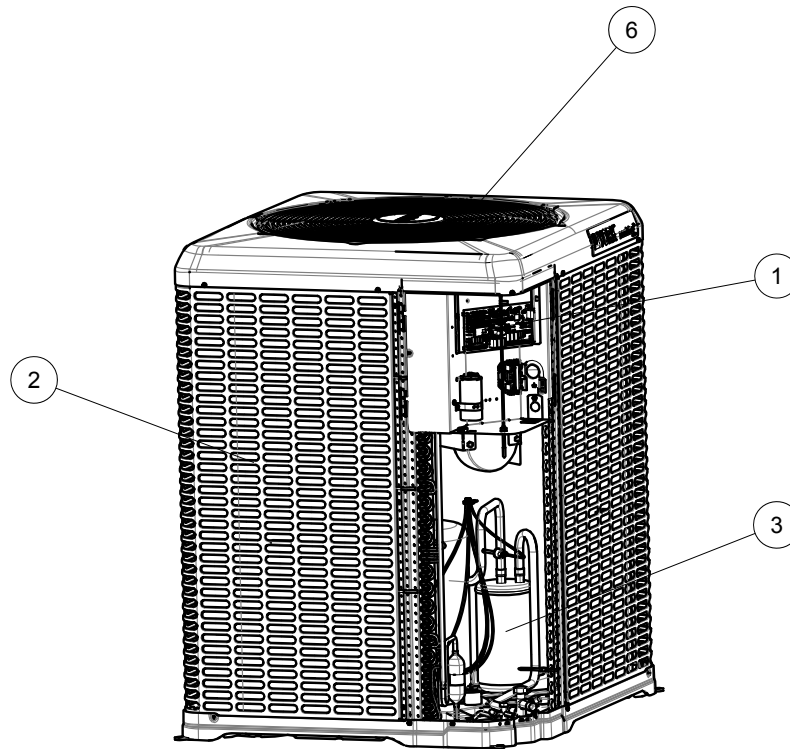

YXT SERIES - 19 SEER AIR CONDITIONING, R-410A

REPAIR PARTS LIST

UPDATED : 4/2018

SUPERSEDES: NOTHING

035-26511-001 Rev. A (0418)

Section	Description
1	ELECTRICAL BOX / CONTROLS
2	SHEET METAL / CABINET PARTS
3	REFRIGERATION SYSTEM
6	ROOF ASSEM / OUTDOOR FAN AND MOTOR PARTS
8	MISCELLANEOUS
9	WIRING DIAGRAMS
10	HARNESSES

Section : ELECTRICAL BOX / CONTROLS

Section	Item	Part Number	Description	YXT24B21 S	YXT36B21 S	YXT48B21 S	YXT60B21 S	
1	20	S1-07339486001	CONTROL BOX,LARGE	1	1	1	1	
1	21	S1-07339396004	PLATE-CONTROLS,LARGE	1	1	1	1	
1	22	S1-33103749000	BOARD,CONTROL,AC/HP KIT	1	1	1	1	
1	23	S1-02817106000	GASKET,RAIN HOOD,PLASTIC	1	1	1	1	
1	24	S1-02521798000	LUG,GROUND,ELECTRICAL ALUMINUM 1.06 X .5	1	1	1	1	
1	25	S1-02425837700	CNTCTR,ELECTRICAL,SPNO,40A, 24V				1	
1	25	S1-02427531000	CNTCTR 1 POLE W/SHUNT,30A,24V	1	1	1		
1	26	S1-02423998700	CAP,RUN DUAL,35/5MFD,370V,ROUND	1		1		
1	26	S1-02425120700	CAP,RUN DUAL,45/5MFD,440V,ROUND				1	
1	26	S1-02425893700	CAP,RUN DUAL,40/5MFD,370V,ROUND		1			
1	27	S1-02550186000	SENSOR,AMBIENT,15 INCH LEADS	1	1	1	1	