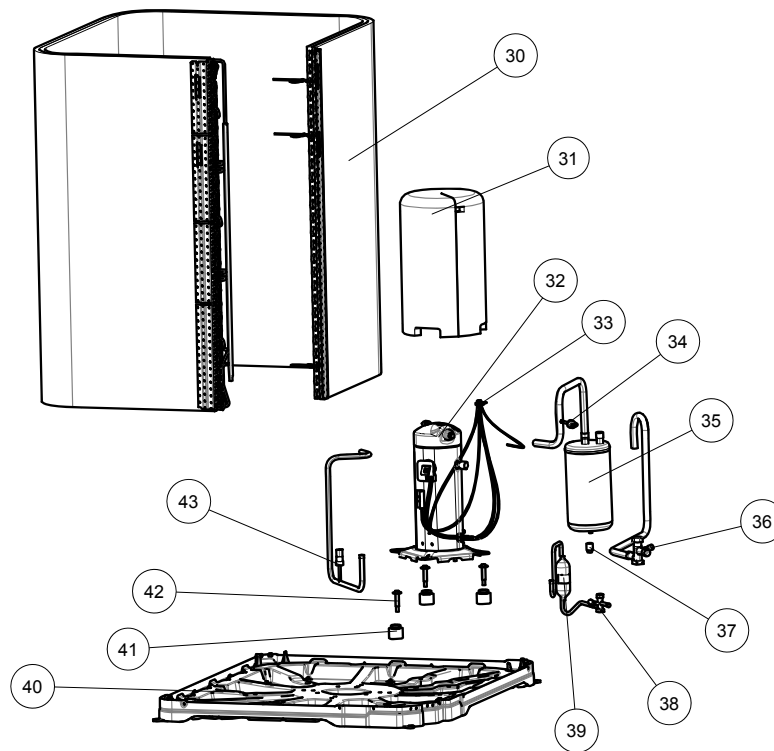

Section : REFRIGERATION SYSTEM

Section	Item	Part Number	Description	YXT24B21 S	YXT36B21 S	YXT48B21 S	YXT60B21 S	
3	30	S1-37339488001	COIL,OD,BRAZED ASSEM,1R,ED,H35	1				
3	30	S1-37339488002	COIL,OD,BRAZED ASSEM,2R,ED,H42		1	1	1	
3	31	S1-01008596000	BLANKET,SOUND ZPS19-29K6,ZR30-42K3	1	1			
3	31	S1-01008597000	BLANKET,SOUND ZPS40-49K6,ZR46-81K3			1	1	
3	32	S1-01505095004	COMPR,SCROLL,208/230-1-60,R-410A,POE	1				
3	32	S1-01505096004	COMPR,SCROLL,208/230-1-60,R-410A,POE		1			
3	32	S1-01505097004	COMPR,SCROLL,208/230-1-60,R-410A,POE			1		
3	32	S1-01505098004	COMPR,SCROLL,208/230-1-60,R-410A,POE				1	
3	33	S1-02549148000	SENSOR,TEMP,1/2 INCH CLIP	1	1			
3	33	S1-02549149000	SENSOR,TEMP,5/8 INCH CLIP			1	1	
3	34	S1-02549805000	SWITCH,LOW PRESSURE,PLUG,90/60	1	1	1	1	
3	35	S1-02625573001	ACCUMULATOR,SUCTION		1			
3	35	S1-02625573008	ACCUMULATOR,7/8 ID,108 OZ			1	1	
3	36	S1-02322460000	VALVE,BASE,3/4 INCH	1	1			
3	36	S1-02322461000	VALVE,BASE,7/8 INCH			1	1	
3	37	S1-02817388000	GROMMET,ACCUMULATOR MOUNT		1	1	1	
3	38	S1-02322459000	VALVE,BASE,3/8 INCH	1	1	1	1	
3	39	S1-02922195000	FILTER-DRIER,3/8 INCH ODF R410A	1	1	1	1	
3	40	S1-02817394000	BASE PAN,PLASTIC,ED	1	1	1	1	
3	41	S1-02810505000	GROMMET	4	4	4	4	
3	42	S1-02118391000	BOLT,COMPRESSOR (M4)	4	4	4	4	
3	43	S1-02547283000	SWITCH,HIGH PRESSURE,PLUG/PLUG,650/450		1		1	

Suggested stocking items are shown with shaded item number.