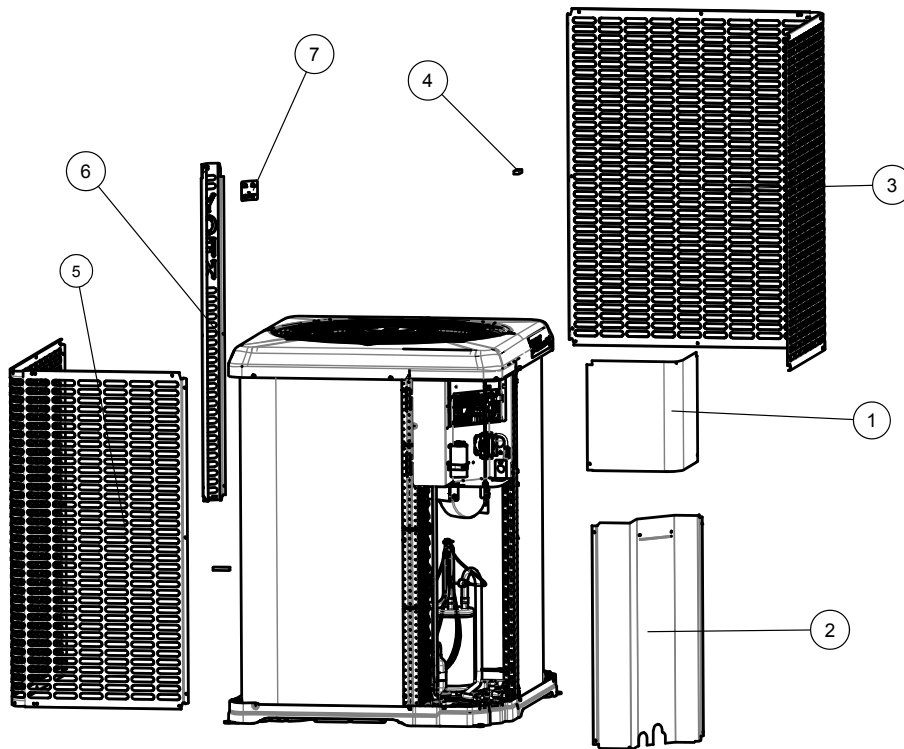

YXT SERIES - 19 SEER AIR CONDITIONING, R-410A

REPAIR PARTS LIST

UPDATED : 4/2018

SUPERSEDES: NOTHING

035-26511-001 Rev. A (0418)

Section	Description
1	ELECTRICAL BOX / CONTROLS
2	SHEET METAL / CABINET PARTS
3	REFRIGERATION SYSTEM
6	ROOF ASSEM / OUTDOOR FAN AND MOTOR PARTS
8	MISCELLANEOUS
9	WIRING DIAGRAMS
10	HARNESSES

Section : ELECTRICAL BOX / CONTROLS

Section	Item	Part Number	Description	YXT24B21 S	YXT36B21 S	YXT48B21 S	YXT60B21 S	
1	20	S1-07339486001	CONTROL BOX,LARGE	1	1	1	1	
1	21	S1-07339396004	PLATE-CONTROLS,LARGE	1	1	1	1	
1	22	S1-33103749000	BOARD,CONTROL,AC/HP KIT	1	1	1	1	
1	23	S1-02817106000	GASKET,RAIN HOOD,PLASTIC	1	1	1	1	
1	24	S1-02521798000	LUG,GROUND,ELECTRICAL ALUMINUM 1.06 X .5	1	1	1	1	
1	25	S1-02425837700	CNTCTR,ELECTRICAL,SPNO,40A, 24V				1	
1	25	S1-02427531000	CNTCTR 1 POLE W/SHUNT,30A,24V	1	1	1		
1	26	S1-02423998700	CAP,RUN DUAL,35/5MFD,370V,ROUND	1		1		
1	26	S1-02425120700	CAP,RUN DUAL,45/5MFD,440V,ROUND				1	
1	26	S1-02425893700	CAP,RUN DUAL,40/5MFD,370V,ROUND		1			
1	27	S1-02550186000	SENSOR,AMBIENT,15 INCH LEADS	1	1	1	1	

Suggested stocking items are shown with shaded item number.

Section : SHEET METAL / CABINET PARTS

Section	Item	Part Number	Description	YXT24B21 S	YXT36B21 S	YXT48B21 S	YXT60B21 S	
2	1	S1-07339400004	COVER,CONTROL BOX,LG,CHAMPAGNE	1	1	1	1	
2	2	S1-07339399015	PANEL,BLOCK-OFF,LARGE,35 INCH,CHAMPAGNE	1				
2	2	S1-07339487001	BLOCK-OFF PANEL,LG,H42 INCH,CHAMPAGNE		1	1	1	
2	3	S1-07339398028	PNL,COILGUARD,D- BASE,35INCH,CHAMPAGNE,RH	1				
2	3	S1-07339462001	GUARD,COIL,RIGHT,ED,42 INCH,CHAMPAGNE		1	1	1	
2	4	S1-02817062000	MOUNT,COILGUARD,STANDOFF	4	4	4	4	
2	5	S1-07339398030	PNL,COILGUARD,D- BASE,35INCH,CHAMPAGNE,LH	1				
2	5	S1-07339462004	GUARD,COIL,LEFT,ED,42 INCH,CHAMPAGNE		1	1	1	
2	6	S1-07339466001	POST,CORNER,42 INCH,CHAMPAGNE		1	1	1	
2	6	S1-07339466004	POST,CORNER,35 INCH,CHAMPAGNE	1				
2	7	S1-02817378000	BADGE,YORK SUNFLAKE OD PREM (M64)	1	1	1	1	