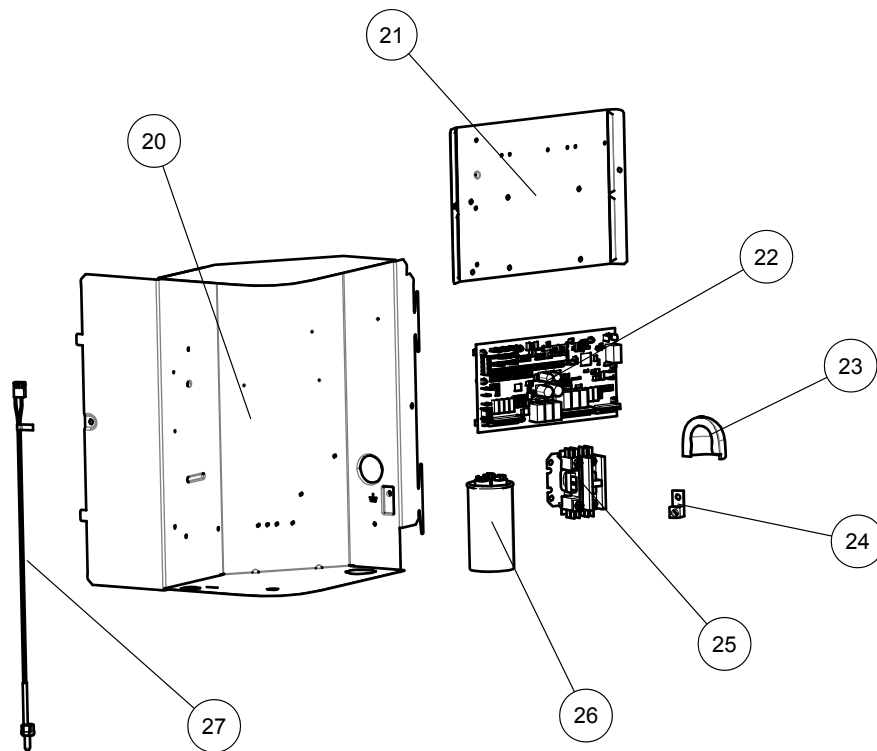

YXT SERIES - 19 SEER AIR CONDITIONING, R-410A

REPAIR PARTS LIST

UPDATED : 4/2018

SUPERSEDES: NOTHING

035-26511-001 Rev. A (0418)

Section	Description
1	ELECTRICAL BOX / CONTROLS
2	SHEET METAL / CABINET PARTS
3	REFRIGERATION SYSTEM
6	ROOF ASSEM / OUTDOOR FAN AND MOTOR PARTS
8	MISCELLANEOUS
9	WIRING DIAGRAMS
10	HARNESSES

Section : ELECTRICAL BOX / CONTROLS

Section	Item	Part Number	Description	YXT24B21 S	YXT36B21 S	YXT48B21 S	YXT60B21 S	
1	20	S1-07339486001	CONTROL BOX,LARGE	1	1	1	1	
1	21	S1-07339396004	PLATE-CONTROLS,LARGE	1	1	1	1	
1	22	S1-33103749000	BOARD,CONTROL,AC/HP KIT	1	1	1	1	
1	23	S1-02817106000	GASKET,RAIN HOOD,PLASTIC	1	1	1	1	
1	24	S1-02521798000	LUG,GROUND,ELECTRICAL ALUMINUM 1.06 X .5	1	1	1	1	
1	25	S1-02425837700	CNTCTR,ELECTRICAL,SPNO,40A, 24V				1	
1	25	S1-02427531000	CNTCTR 1 POLE W/SHUNT,30A,24V	1	1	1		
1	26	S1-02423998700	CAP,RUN DUAL,35/5MFD,370V,ROUND	1		1		
1	26	S1-02425120700	CAP,RUN DUAL,45/5MFD,440V,ROUND				1	
1	26	S1-02425893700	CAP,RUN DUAL,40/5MFD,370V,ROUND		1			
1	27	S1-02550186000	SENSOR,AMBIENT,15 INCH LEADS	1	1	1	1	

Suggested stocking items are shown with shaded item number.

Section : SHEET METAL / CABINET PARTS

Section	Item	Part Number	Description	YXT24B21 S	YXT36B21 S	YXT48B21 S	YXT60B21 S	
2	1	S1-07339400004	COVER,CONTROL BOX,LG,CHAMPAGNE	1	1	1	1	
2	2	S1-07339399015	PANEL,BLOCK-OFF,LARGE,35 INCH,CHAMPAGNE	1				
2	2	S1-07339487001	BLOCK-OFF PANEL,LG,H42 INCH,CHAMPAGNE		1	1	1	
2	3	S1-07339398028	PNL,COILGUARD,D- BASE,35INCH,CHAMPAGNE,RH	1				
2	3	S1-07339462001	GUARD,COIL,RIGHT,ED,42 INCH,CHAMPAGNE		1	1	1	
2	4	S1-02817062000	MOUNT,COILGUARD,STANDOFF	4	4	4	4	
2	5	S1-07339398030	PNL,COILGUARD,D- BASE,35INCH,CHAMPAGNE,LH	1				
2	5	S1-07339462004	GUARD,COIL,LEFT,ED,42 INCH,CHAMPAGNE		1	1	1	
2	6	S1-07339466001	POST,CORNER,42 INCH,CHAMPAGNE		1	1	1	
2	6	S1-07339466004	POST,CORNER,35 INCH,CHAMPAGNE	1				
2	7	S1-02817378000	BADGE,YORK SUNFLAKE OD PREM (M64)	1	1	1	1	