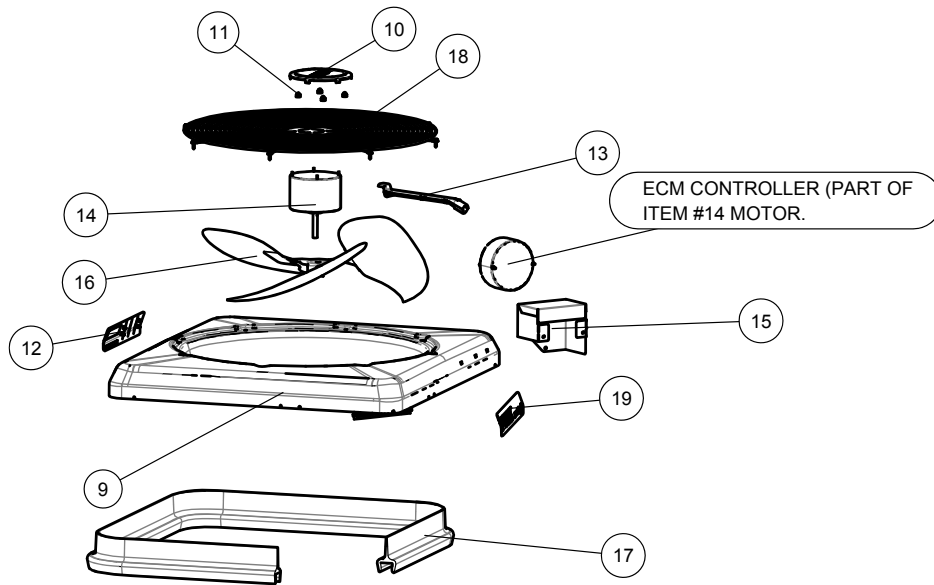

Section : ROOF ASSEM / OUTDOOR FAN AND MOTOR PARTS

Section	Item	Part Number	Description	YXT24B21 S	YXT36B21 S	YXT48B21 S	YXT60B21 S	
6	9	S1-07339395010	TOP,CHAMPAGNE,D-BASE	1	1	1	1	
6	9	S1-07339469003	TOP,CHAMPAGNE,D-BASE	1	1	1	1	
6	10	S1-02817383000	TOPCAP ASSEM,AFFINITY HE OD	1	1	1	1	
6	11	S1-36390117700	NUT,ACORN KIT #8-32 UNC	6	6	6	6	
6	12	S1-02817382000	BADGE,YORK OD 2X12 RECESS,4PT PREM (M12)	1	1	1	1	
6	13	S1-02816470000	WIREWAY (D)	1	1	1	1	
6	14	S1-02439705000	MTR,COND,240V,1/3,200-1200 RPM,CW,ECM	1	1	1	1	
6	15	S1-07339432001	SHIELD,RAIN,OD ECM	1	1	1	1	
6	16	S1-02649677000	FAN,PROP,26 INCH,CW,3-30 DEG,0.5 IN BORE	1	1	1	1	
6	17	S1-02817073000	MOUNT,COIL,FOAM MOLDED,OD,TF1, ED	1				
6	17	S1-02817074000	MOUNT,COIL,FOAM MOLDED,OD,TF2, ED		1	1	1	
6	18	S1-02649691000	GUARD,FAN,26 INCH,BLACK	1	1	1	1	
6	19	S1-02817379000	BADGE,YORK OD 2X12 RECESS,3PT PREM (M12)	1	1	1	1	

Suggested stocking items are shown with shaded item number.